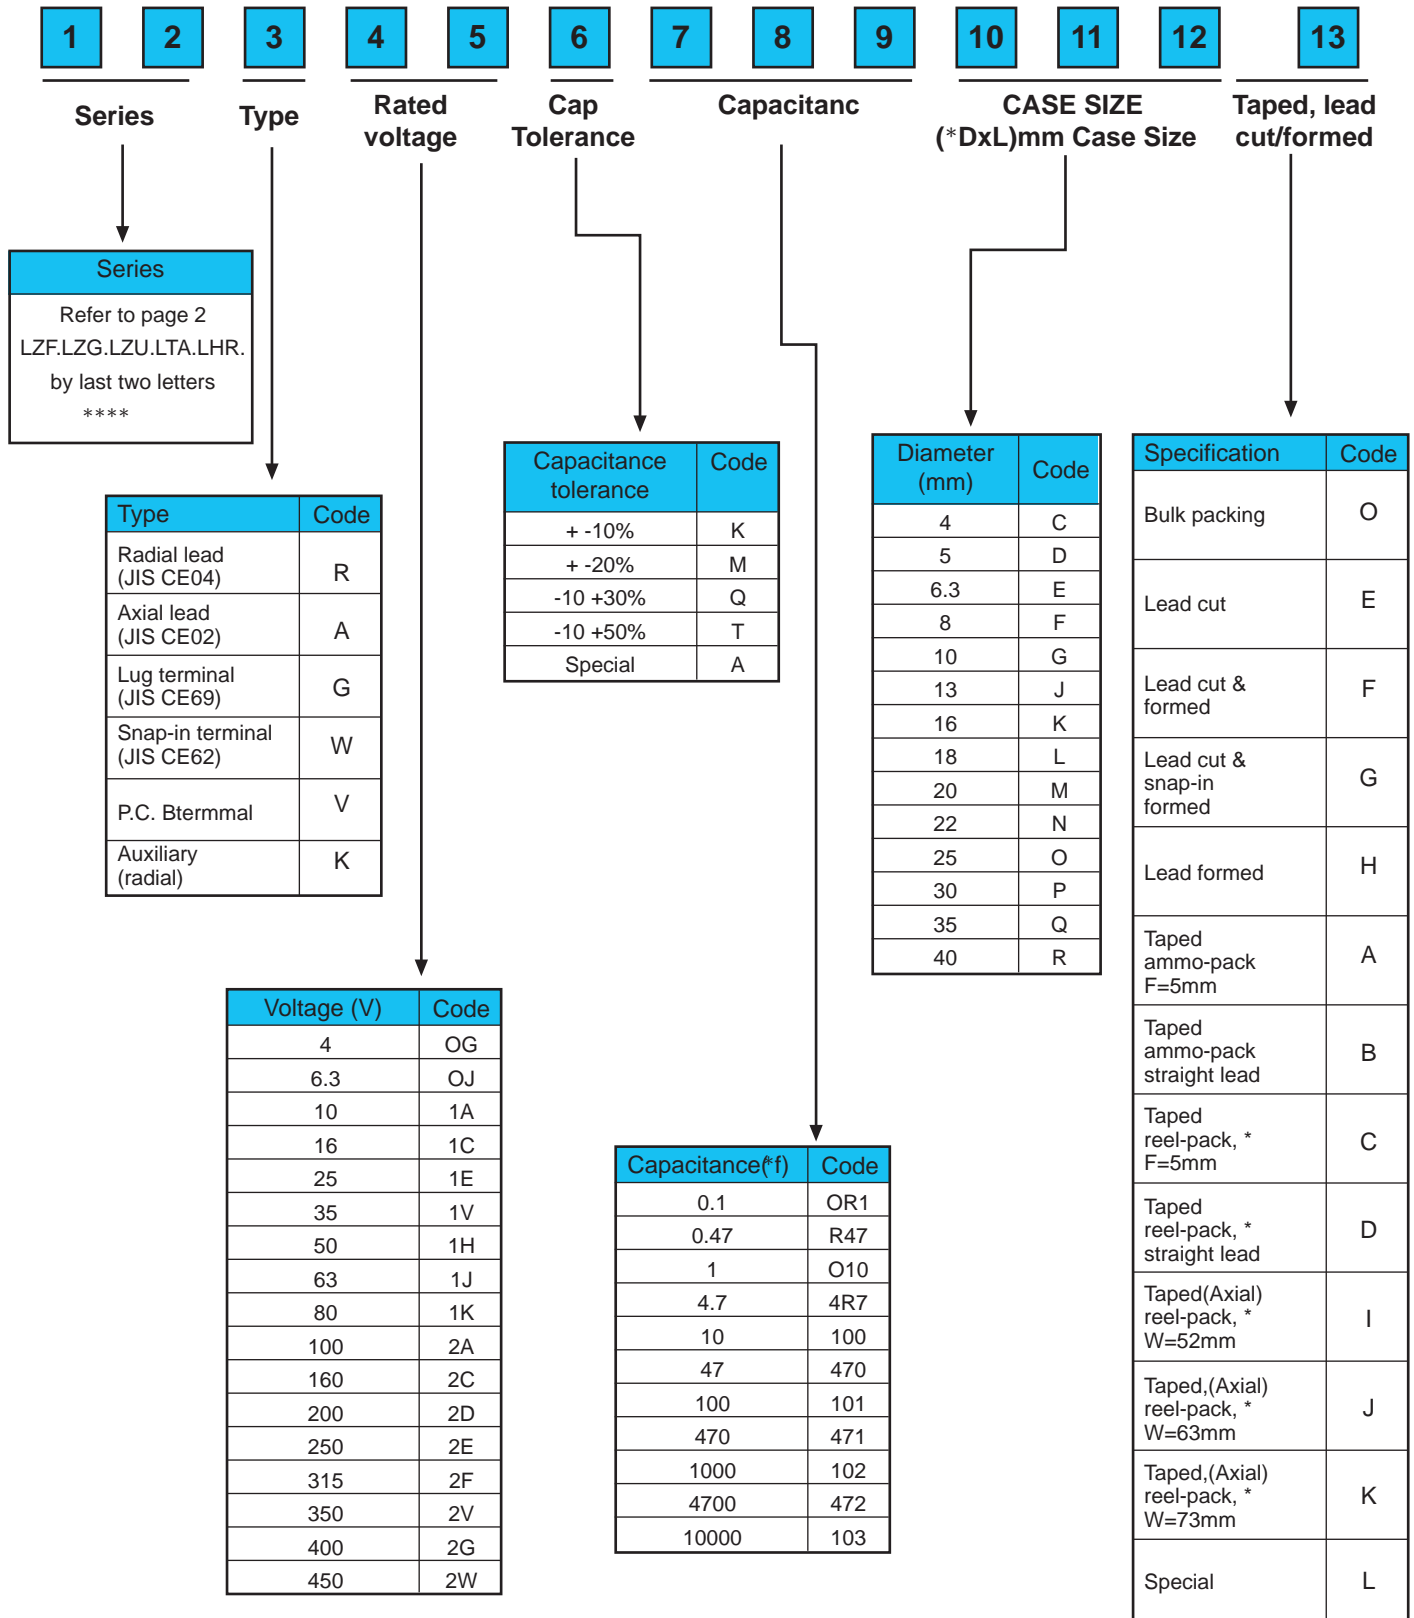

HOW TO ORDER LTEC ALUMINUM ELECTROLYTIC CAPACITORS

PART NUMBERING SYSTEM

Please confirm the leading polarity.